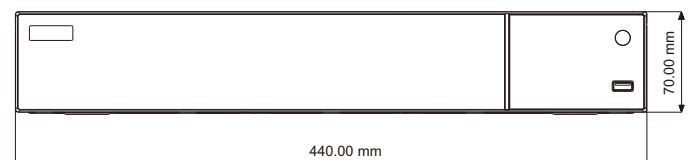

Features

- Support 16 CH 8MP / 5MP / 4MP / 3MP / 1080P / 960P / 720P IP input
- Adopt standard H.265 high profile compression format to get high-quality video at much lower bit rate
- Intuitive and user-friendly Graphic User Interface (GUI), Windows style operation by mouse
- Multi-mode recording: manual / timer / motion / sensor
- Playback : 16 CH simultaneous playback
- Search : time slice, time, event (manual, sensor, motion), tag search
- Support face detection and comparison
- Express and flexible backup via USB, network and so on
- Pentaplex : preview, record, playback, backup and remote access
- DHCP, DDNS, PPPoE network protocol and CMS supported
- Remote control via IE or CMS : preview, playback, backup, PTZ and configuration
- 16 PoE network ports, support IPC direct connection to NVR; support PoE power supply
- Dual stream technology for local storage with high definition, remote network transmission and remote surveillance with mobile device
- Multi-user online simultaneously
- Authorization management, log view and device status view
- 4K output, true high resolution display
- Support PTZ preset and auto cruise, up to 255 presets and 8 cruises
- Support NAT function and QRCode scanning by mobile phone and PAD
- Powerful smart phone & Pad surveillance with iOS and Andriod OS

DIMENSIONS