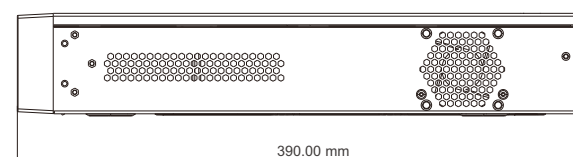

Features

- Support 16 CH 8MP / 5MP / 4MP / 3MP / 1080P / 960P / 720P IP input
- Adopt standard H.265 high profile compression format to get high-quality video at much lower bit rate
- Intuitive and user-friendly Graphic User Interface (GUI), Windows style operation by mouse
- Multi-mode recording: manual / timer / motion / sensor
- Playback : 16 CH simultaneous playback
- Search : time slice, time, event (manual, sensor, motion), tag search
- Support face detection and comparison
- Express and flexible backup via USB, network and so on
- Pentaplex : preview, record, playback, backup and remote access
- DHCP, DDNS, PPPoE network protocol and CMS supported
- Remote control via IE or CMS : preview, playback, backup, PTZ and configuration
- 16 PoE network ports, support IPC direct connection to NVR; support PoE power supply
- Dual stream technology for local storage with high definition, remote network transmission and remote surveillance with mobile device
- Multi-user online simultaneously
- Authorization management, log view and device status view
- 4K output, true high resolution display
- Support PTZ preset and auto cruise, up to 255 presets and 8 cruises
- Support NAT function and QRCode scanning by mobile phone and PAD
- Powerful smart phone & Pad surveillance with iOS and Andriod OS

DIMENSIONS